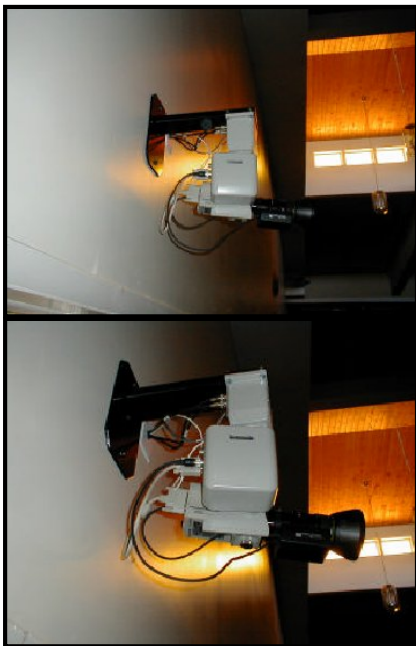

## KIPP Visual Systems

Is proud to offer custom mounts for the Panasonic AG300, 600 & 800 cameras.

As an authorized Panasonic dealer, KIPP Visual Systems has installed Panasonic cameras in various applications. KIPP technicians have found innovative ways to customize the installation of many Panasonic cameras. Now, KIPP Visual Systems offers your dealership this valuable selling advantage. These custom mounts are fabricated of heavy steel, pre-drilled and powder coated ready for installation. These solid mounts will add the final professional touch to churches, boardrooms and studios.

Ceiling or Wall Mount Available in Black or Powder White and priced at ONLY **\$175.00** each (plus S & H) these custom mounts will provide the missing design element in your project. Also added is the adapter plate for the AW-PH400 High-Performance pan tilt head. (Only **\$75.00** each.) To order call KIPP Visual Systems or fill out the attached order form and fax your order in today. Remember to specify the color needed.