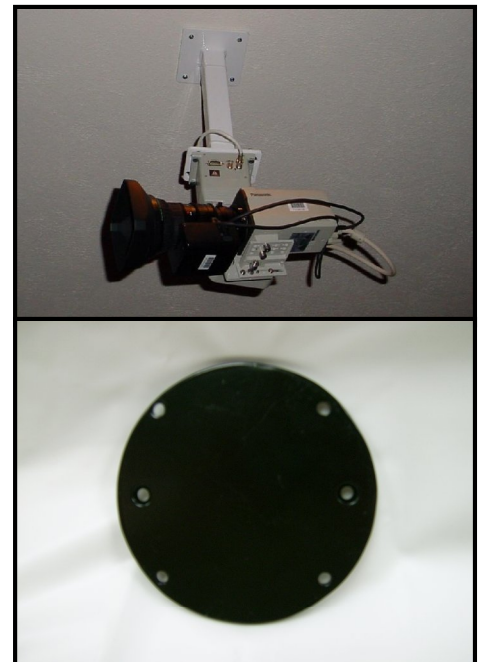

## KIPP Visual Systems

Is proud to offer custom mounts for the Panasonic AG300, 600 & 800 cameras.

As an authorized Panasonic dealer, KIPP Visual Systems has installed Panasonic cameras in various applications. KIPP technicians have found innovative ways to customize the installation of many Panasonic cameras. Now, KIPP Visual Systems offers your dealership this valuable selling advantage. These custom mounts are fabricated of heavy steel, pre-drilled and powder coated ready for installation. These solid mounts will add the final professional touch to churches, boardrooms and studios.

Ceiling or Wall Mount Available in Black or Powder White and priced at ONLY **\$175.00** each (plus S & H) these custom mounts will provide the missing design element in your project. Also added is the adapter plate for the AW-PH400 High-Performance pan tilt head. (Only **\$75.00** each.) To order call KIPP Visual Systems or fill out the attached order form and fax your order in today. Remember to specify the color needed.